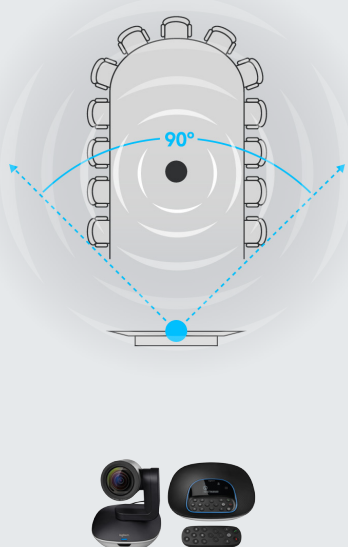

罗技 CC3500e

CC3500e 会议室解决方案