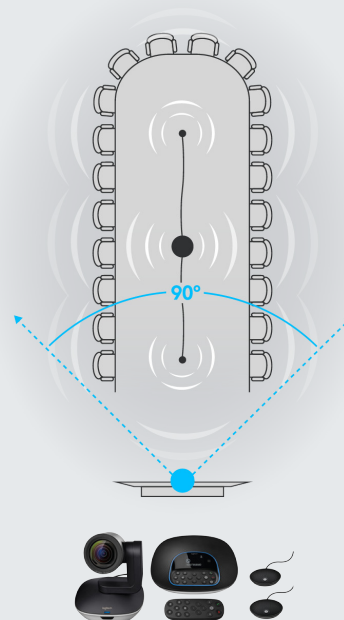

CC3500e + 扩展麦克风 会议室解决方案