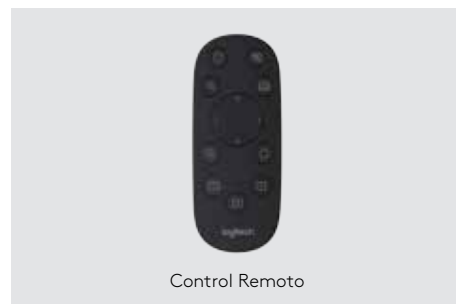

BlueJeans

lifesize.

zoom

broadsoft

Logitech PTZ Pro 2

PTZ Pro 2 (frontal)

PTZ Pro 2 (lateral)

Control Remoto