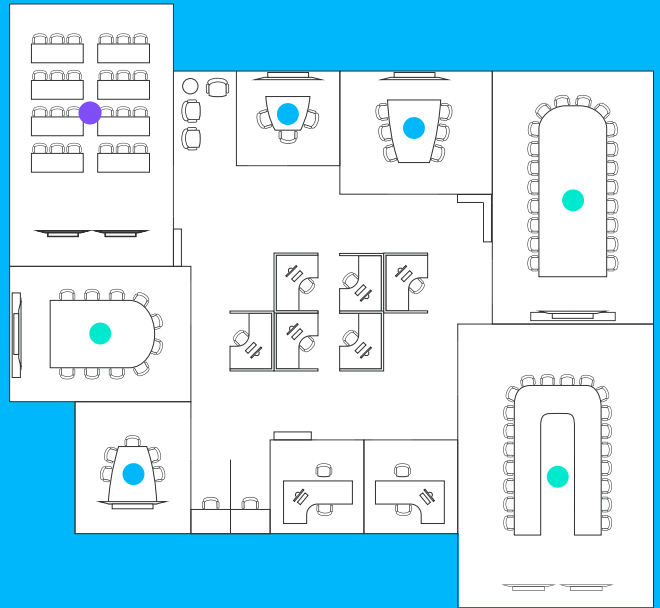

PRODUCT SEATING DIAGRAMS

Designed for small to large-size groups for use with any video conferencing software application, Logitech® ConferenceCams deliver crystal clear audio and razor sharp video that is so amazingly affordable, any meeting place can be a video collaboration space.

TEAM COLLABORATION

- Huddle Rooms
- Medium and Large Rooms
- Multipurpose Rooms

HUDDLE ROOMS

BCC950

UP TO 4 SEATS

CONNECT

UP TO 6 SEATS

MEETUP

UP TO 6 SEATS

MEETUP + EXPANSION MIC

UP TO 8 SEATS

MEDIUM AND LARGE ROOMS

GROUP

UP TO 14 SEATS

USB Bluetooth NFC

GROUP + EXPANSION MICS

RALLY PLUS

OPTIONAL MIC PODS
1 OPTIONAL MIC = 6 ADDITIONAL SEATS

UP TO 46 SEATS

USB

MULTIPURPOSE ROOMS

RALLY CAMERA

SUPERIOR VIDEO PERFORMANCE WITH RIGHTSIGHT™ CAMERA CONTROL (NO AUDIO)

USB