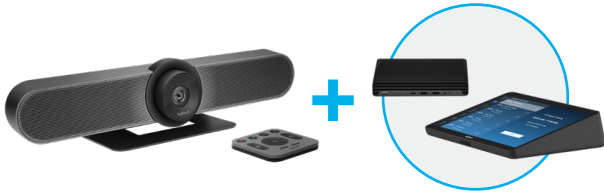

PART #TAPZOOMBASEHP

WHAT'S INCLUDED:

- Logitech Tap Touch Controller
- Pre-configured for Zoom Rooms⁴
- Logitech Strong USB 10m
- HP Collaboration PC G6
- PC Mount

¹ Internet connection required and sold separately.

² Available on HP Elite products equipped with Intel® 7th generation processors.

³ Sold separately or as an optional feature.

⁴ Processors and Memory Dependent on Zoom configurations

LOGITECH ROOM SOLUTIONS

FEATURING THE HP COLLABORATION PC G6

WITH MEETUP – HUDDLE ROOMS

MEETUP
PART #960001101

Multiple HD resolutions up to Ultra 4K. Super-wide 120° field of view enables everyone in the room to be seen. Includes RF Remote and free remote app on Google Play and iTunes.

- FEATURES:
- Up to Ultra 4K video
 - 120° Field of View
 - 5x HD Digital Zoom
 - RightSight™ Intelligent Zoom
 - 3 Beamforming Mics
 - RF Remote + App
 - USB 2.0 cable included
 - Supports USB 3.0 connectivity