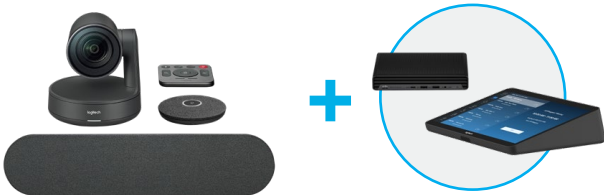

WITH RALLY – MEDIUM ROOMS

RALLY
PART # 960001217

Studio-quality video and unmatched voice clarity combine with RightSense™ proactive technologies for smart camera control.

1. FEATURES
2. Rally Camera and Speaker
   - Rally Mic Pod
   - Rally Display Hub
   - Rally Table Hub
   - Remote
   - Rally Mounting Kit