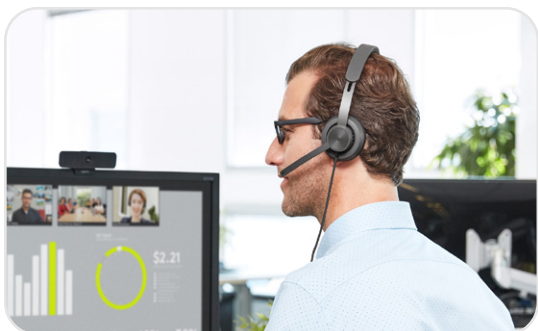

Features:

- Generously-sized 40mm drivers with full-bodied bass
- Noise-cancelling dual mic technology that suppresses ambient noise as close as 60 cm away
- Sleek and simple in-line controller
- Lightweight, stylish, designed for daily use