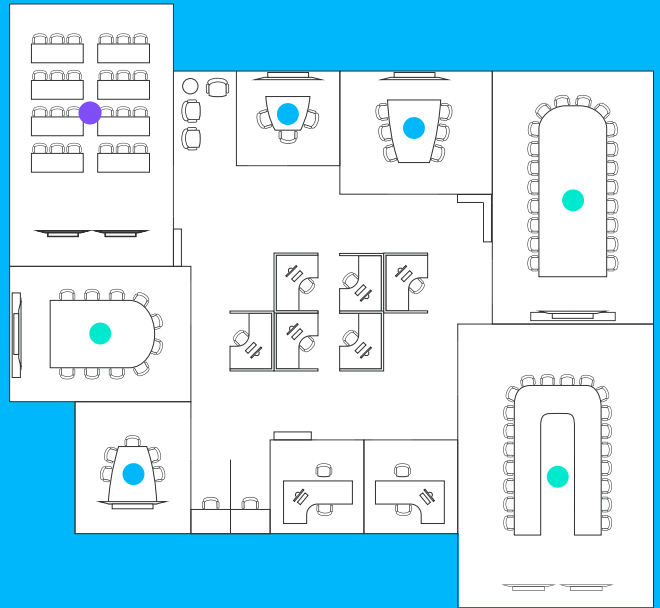

PRODUCT SEATING DIAGRAMS

Designed for small to large-size groups for use with any video conferencing software application, Logitech® ConferenceCams deliver crystal clear audio and razor sharp video that is so amazingly affordable, any meeting place can be a video collaboration space.

TEAM COLLABORATION

- Huddle Rooms
- Medium and Large Rooms
- Multipurpose Rooms

HUDDLE ROOMS

BCC950

UP TO 4 SEATS

CONNECT

UP TO 6 SEATS

MEETUP

UP TO 6 SEATS

MEETUP + EXPANSION MIC

UP TO 8 SEATS

MEDIUM AND LARGE ROOMS

GROUP

UP TO 14 SEATS

USB Bluetooth NFC

GROUP + EXPANSION MICS

RALLY PLUS

OPTIONAL MIC PODS
1 OPTIONAL MIC = 6 ADDITIONAL SEATS

UP TO 46 SEATS

USB

MULTIPURPOSE ROOMS

**RALLY
CAMERA**

SUPERIOR VIDEO PERFORMANCE WITH
RIGHTSIGHT™ CAMERA CONTROL
(NO AUDIO)

USB